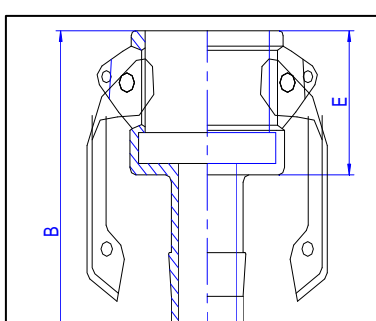

型号 (type)

TYPE-A

TYPE-B

TYPE-C

规格 (size)	1/2"	3/4"	1"	1-1/4"	1-1/2"	2"	2-1/2"	3"	4"	5"	6"
规格 (size)	50	75	100	125	150	200	250	300	400	500	600

规格 (size)	1/2"	3/4"	1"	1-1/4"	1-1/2"	2"	2-1/2"	3"	4"	5"	6"
A	15	23	26	31	38	48	60	76	103	128	155
B	37	35	43	52	51	58	73	67	66	80	85
C	26	31	38	47	54	65	79	94	121	154	181

To equip with "B" or "C" or "D" or "DC"

规格 (size)	1/2"	3/4"	1"	1-1/4"	1-1/2"	2"	2-1/2"	3"	4"	5"	6"
A	14	20	26	34	39	51	63	76	102	126	152
B	29	30	36	44	45	50	53	53	53	98	106
E	44	45	55	64	69	74	84	88	88	58	67

To equip with "A" or "E" or "F" or "DP"

规格 (size)	1/2"	3/4"	1"	1-1/4"	1-1/2"	2"	2-1/2"	3"	4"	5"	6"
A	8	15	22	27	34	46	60	70	93	121	146
B	70	80	95	105	109	118	133	143	151	175	191

TYPE-D

D	14	20	27	33	40	53	67	79	103	132	157
E	29	30	36	44	45	48	53	53	53	58	67

To equip with "A" or "E" or "F" or "DP"

TYPE-E

规格 (size)	1/2"	3/4"	1"	1-1/4"	1-1/2"	2"	2-1/2"	3"	4"	5"	6"
A	26	30	36	47	52	66	80	92	121	153	182
B	43	45	55	66	66	72	80	82	85	102	114
E	28	30	36	44	44	49	53	53	54	61	70