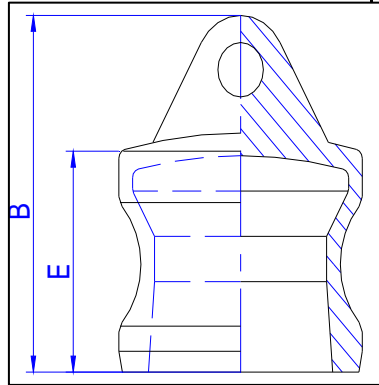

型号 (type)

TYPE-A

TYPE-B

TYPE-C

规格 (size)	1/2"	3/4"	1"	1-1/4"	1-1/2"	2"	2-1/2"	3"	4"	5"	6"
规格 (size)	50	75	100	125	150	200	250	300	400	500	600

规格 (size)	1/2"	3/4"	1"	1-1/4"	1-1/2"	2"	2-1/2"	3"	4"	5"	6"
A	15	23	26	31	38	48	60	76	103	128	155
B	37	35	43	52	51	58	73	67	66	80	85
C	26	31	38	47	54	65	79	94	121	154	181

To equip with "B" or "C" or "D" or "DC"

规格 (size)	1/2"	3/4"	1"	1-1/4"	1-1/2"	2"	2-1/2"	3"	4"	5"	6"
A	15	23	26	31	38	46	60	76	105	127	155

B	49	49	57	68	71	83	83	90	91	113	120
C	26	32	37	47	55	64	78	94	122	148	178
E	25	26	33	39	41	48	47	50	50	55	80

To equip with "B" or "C" or "D" or "DC"

TYPE-DC

规格 (size)	1/2"	3/4"	1"	1-1/4"	1-1/2"	2"	2-1/2"	3"	4"	5"	6"
A	29	30	36	44	44	50	54	53	53	58	70
B	36	43	50	60	60	68	68	65	65	80	95

To equip with "A" or "E" or "F" or "DP"

TYPR-DP

规格 (size)	1/2"	3/4"	1"	1-1/4"	1-1/2"	2"	2-1/2"	3"	4"	5"	6"
B	25	25	30	38	38	45	47	44	44	80	88
E	34	40	44	55	55	60	62	62	65	55	62

To equip with "B" or "C" or "D" or "DC"

可供选择的密封圈： 丁晴橡胶 (NBR) & 氟橡胶 (FKM)