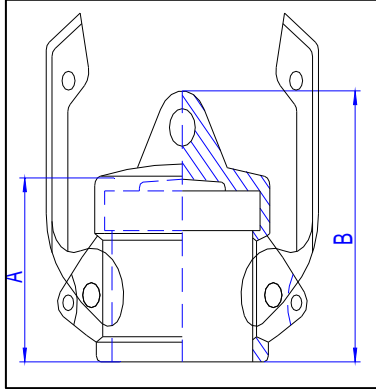

To equip with "A" or "E" or "F" or "DP"

TYPE-F

规格 (size)	1/2"	3/4"	1"	1-1/4"	1-1/2"	2"	2-1/2"	3"	4"	5"	6"
A	8	15	22	27	34	46	60	70	93	121	146
B	73	87	98	112	113	131	140	152	161	170	185
C	24	32	37	46	53	63	76	92	120	145	175
D	14	20	27	33	40	53	67	79	103	132	157
E	23	25	27	37	37	45	46	43	43	55	60
F	40	51	58	59	62	70	80	90	98	115	125

To equip with "B" or "C" or "D" or "DC"

规格 (size)	1/2"	3/4"	1"	1-1/4"	1-1/2"	2"	2-1/2"	3"	4"	5"	6"
A	15	23	26	31	38	46	60	76	105	127	155

B	49	49	57	68	71	83	83	90	91	113	120
C	26	32	37	47	55	64	78	94	122	148	178
E	25	26	33	39	41	48	47	50	50	55	80

To equip with "B" or "C" or "D" or "DC"

TYPE-DC

规格 (size)	1/2"	3/4"	1"	1-1/4"	1-1/2"	2"	2-1/2"	3"	4"	5"	6"
A	29	30	36	44	44	50	54	53	53	58	70
B	36	43	50	60	60	68	68	65	65	80	95

To equip with "A" or "E" or "F" or "DP"

TYPR-DP

规格 (size)	1/2"	3/4"	1"	1-1/4"	1-1/2"	2"	2-1/2"	3"	4"	5"	6"
B	25	25	30	38	38	45	47	44	44	80	88
E	34	40	44	55	55	60	62	62	65	55	62

To equip with "B" or "C" or "D" or "DC"

可供选择的密封圈： 丁晴橡胶 (NBR) & 氟橡胶 (FKM)